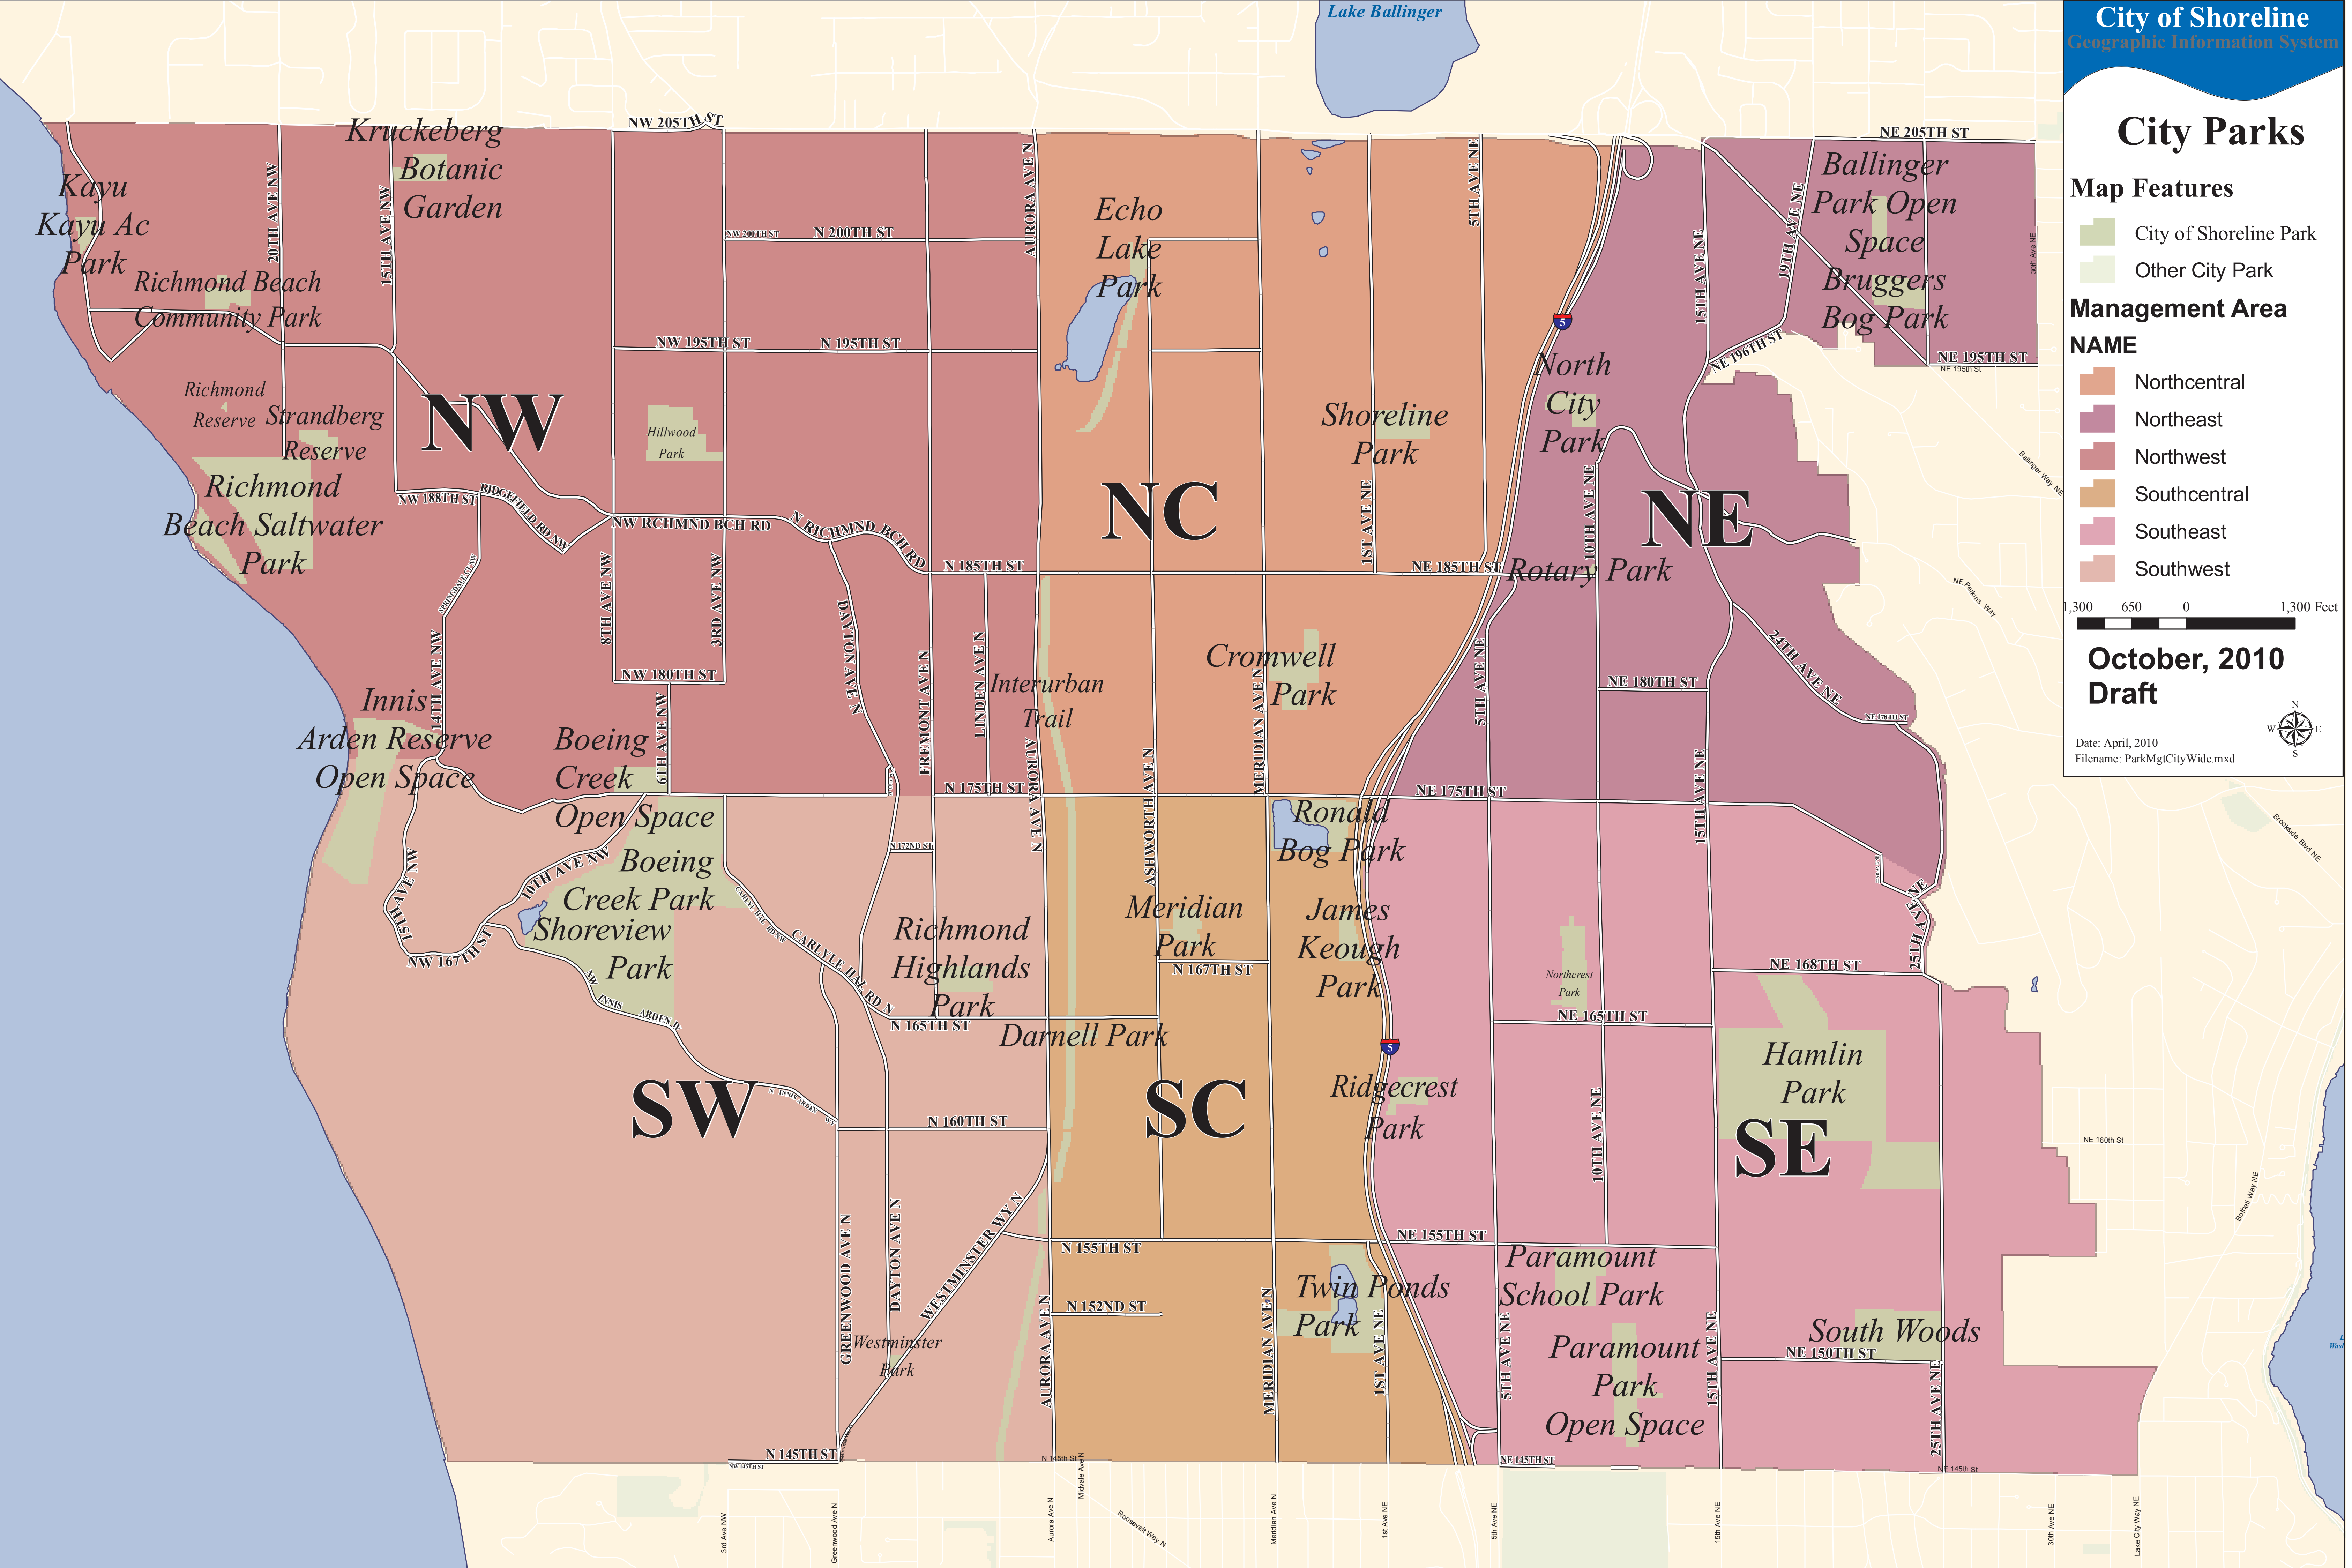

City Parks

Map Features

- City of Shoreline Park
- Other City Park

Management Area

NAME

- Northcentral
- Northeast
- Northwest
- Southcentral
- Southeast
- Southwest

**October, 2010
Draft**

Date: April, 2010
Filename: ParkMgtCityWide.mxd

Kayu Kayu Ac Park
Richmond Beach Community Park

Kruckeberg Botanic Garden

Echo Lake Park

Ballinger Park Open Space
Bruggers Bog Park

NW

NC

NE

Richmond Reserve
Strandberg Reserve
Richmond Beach Saltwater Park

Shoreline Park

North City Park

Rotary Park

Innis Arden Reserve Open Space

Boeing Creek Open Space
Boeing Creek Park

Interurban Trail

Cromwell Park

SW

Hamlin Park

Westminster Park

Twin Ponds Park

Paramount School Park

Paramount Park Open Space

South Woods