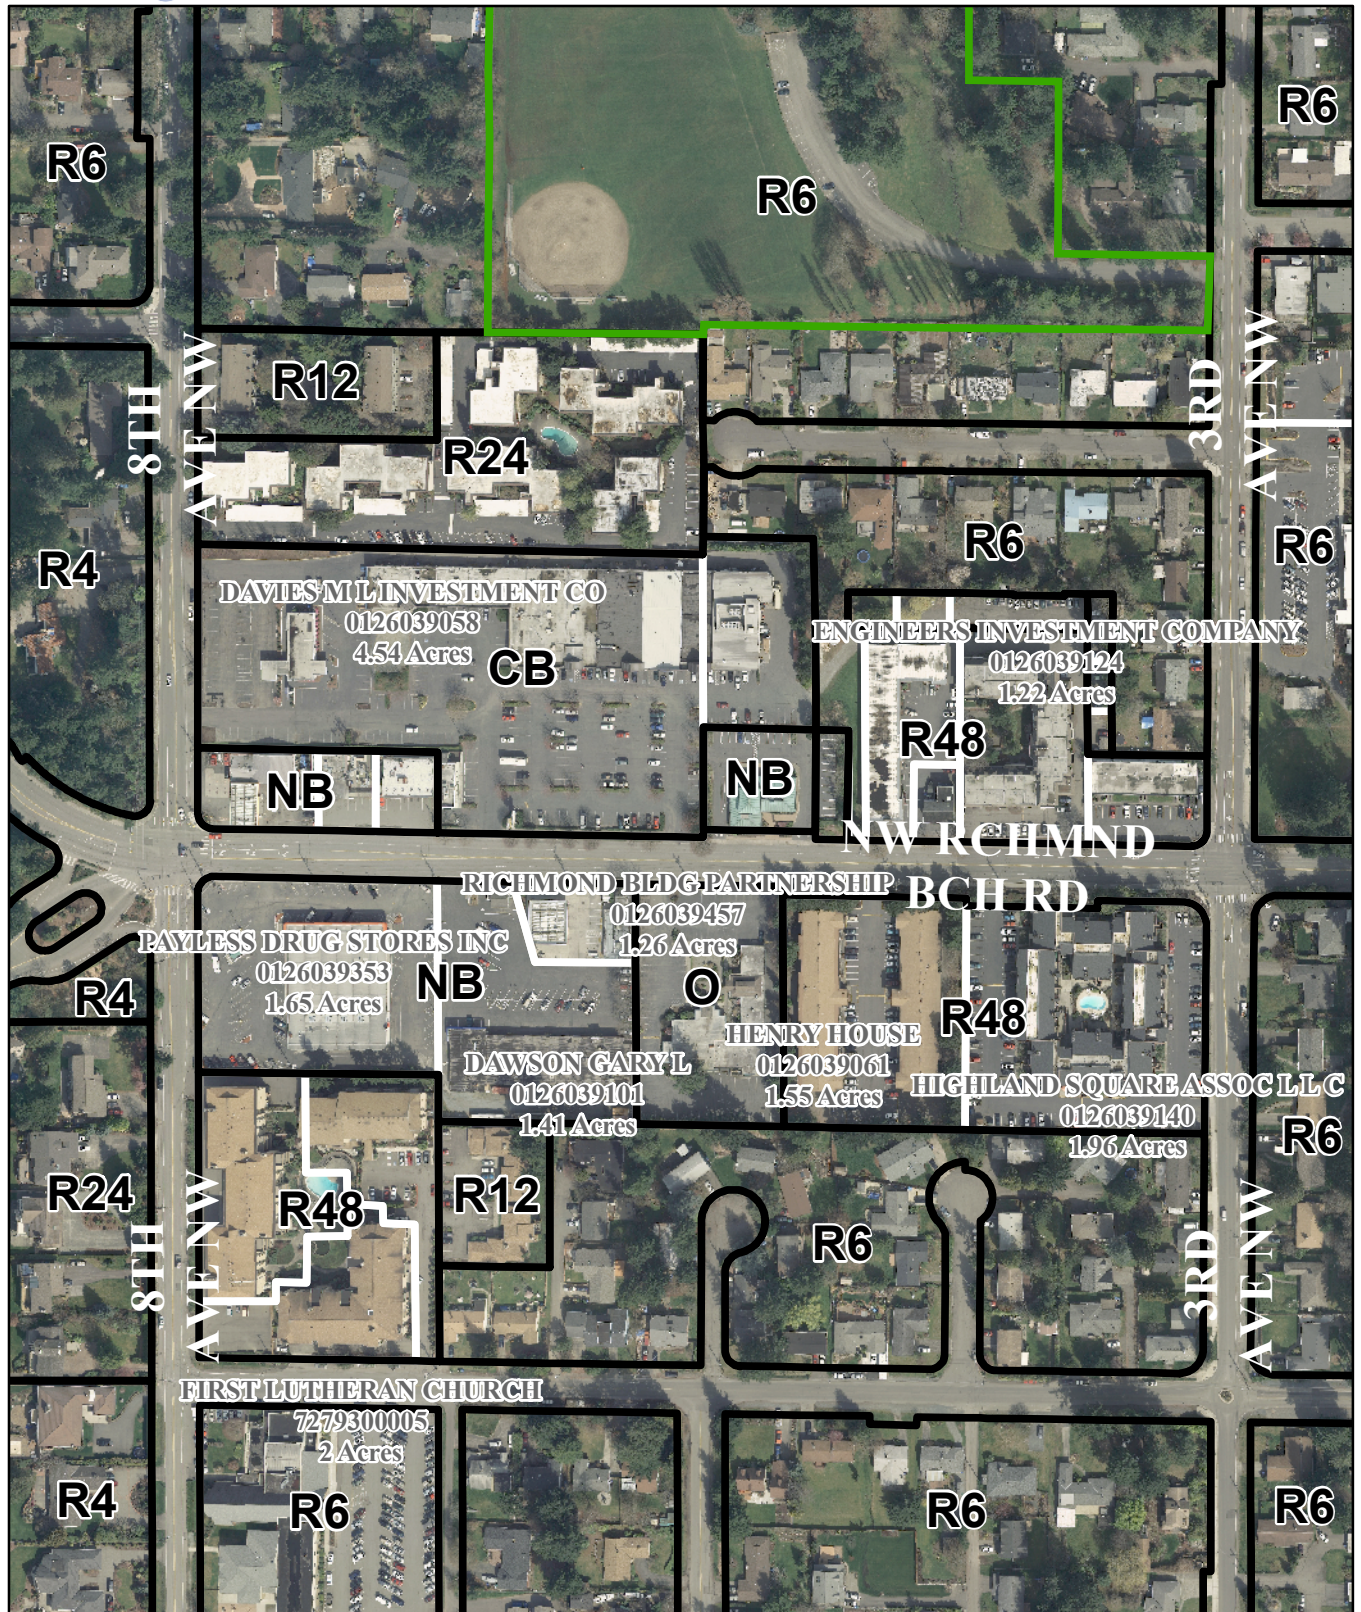

Richmond Highlands

Shows zoning updates through September, 17, 2010.
Aerial Photography acquired March, 2009.

0 105 210 420 630 840 Feet

Click "Business" at shorelinewa.gov for downloadable maps and demographics