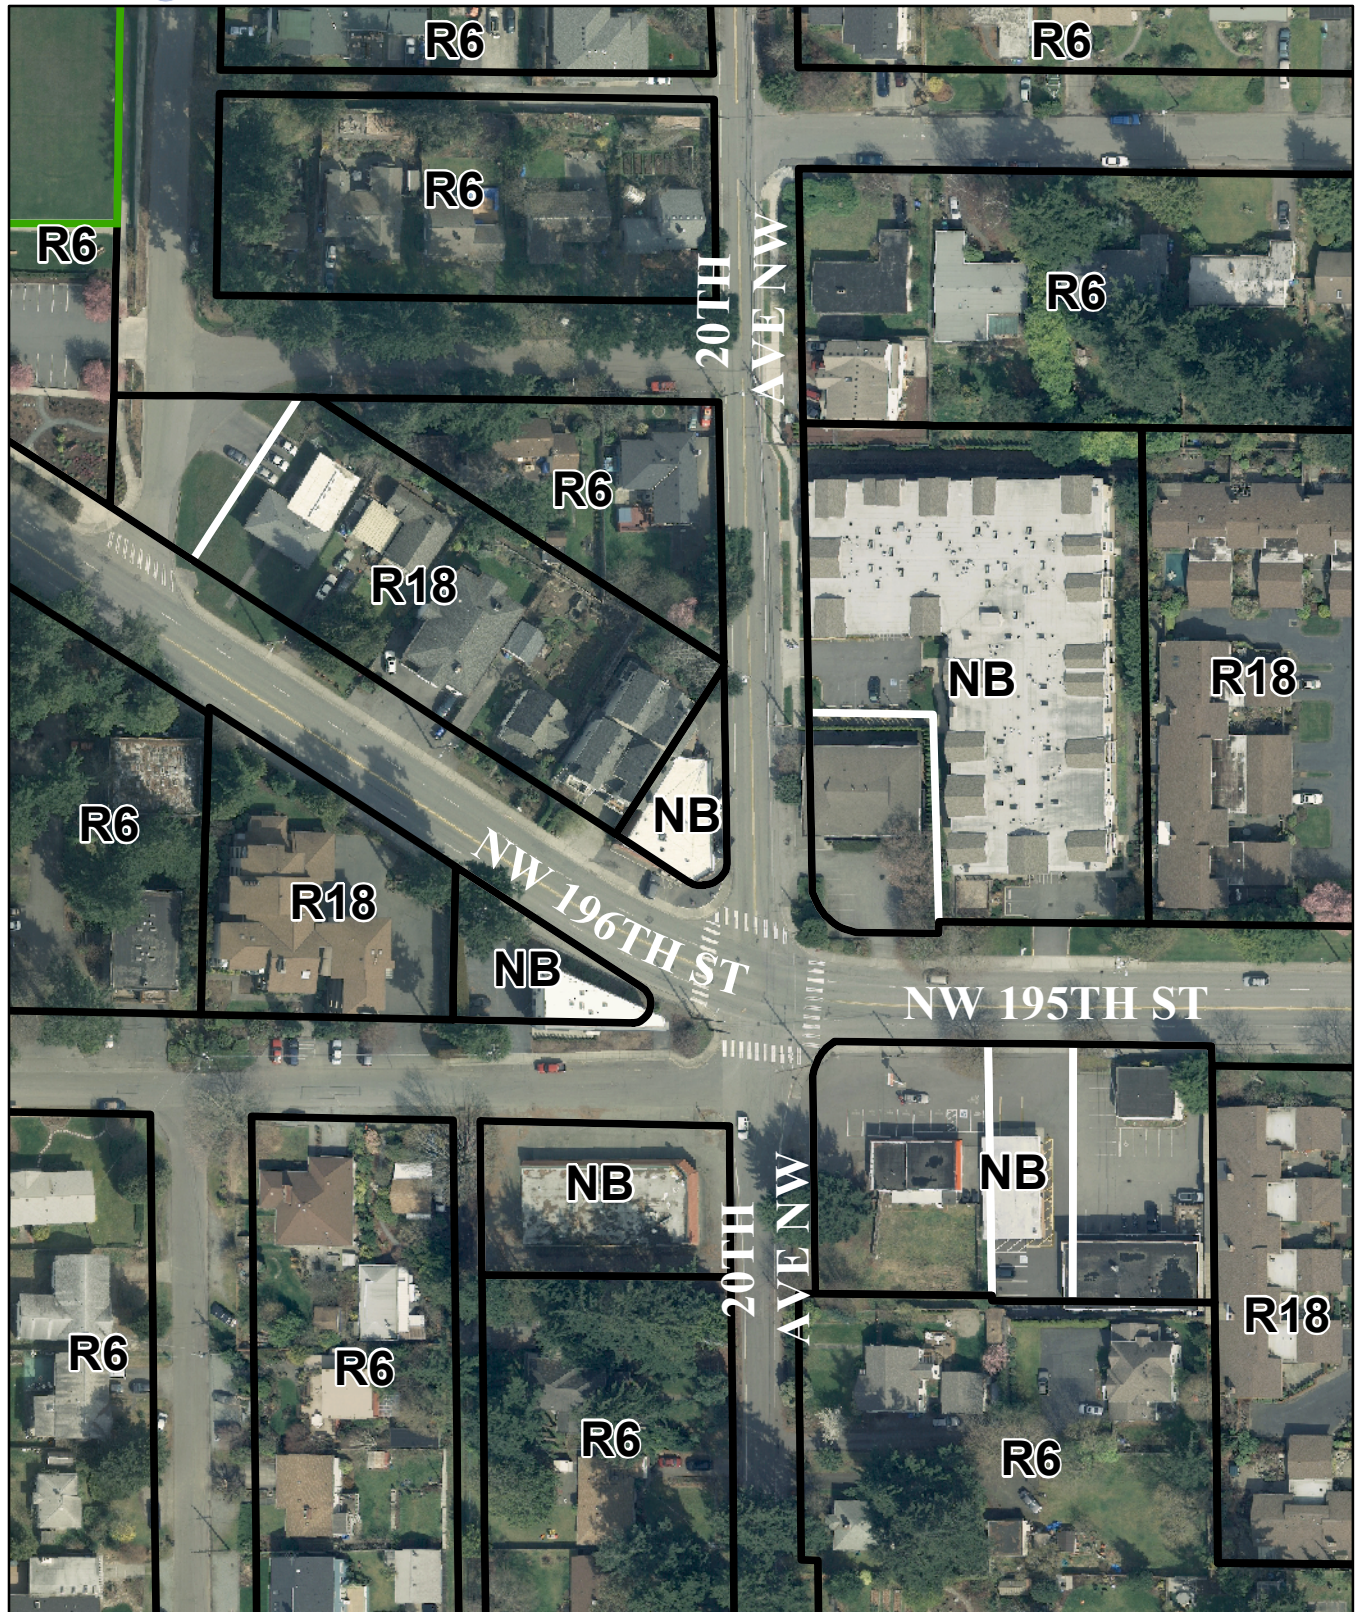

# Richmond Beach at 20th

Shows zoning updates through September, 17, 2010.  
Aerial Photography acquired March, 2009.

0 50 100 200 300 400 Feet

Click "Business" at [shorelinewa.gov](http://shorelinewa.gov) for downloadable maps and demographics