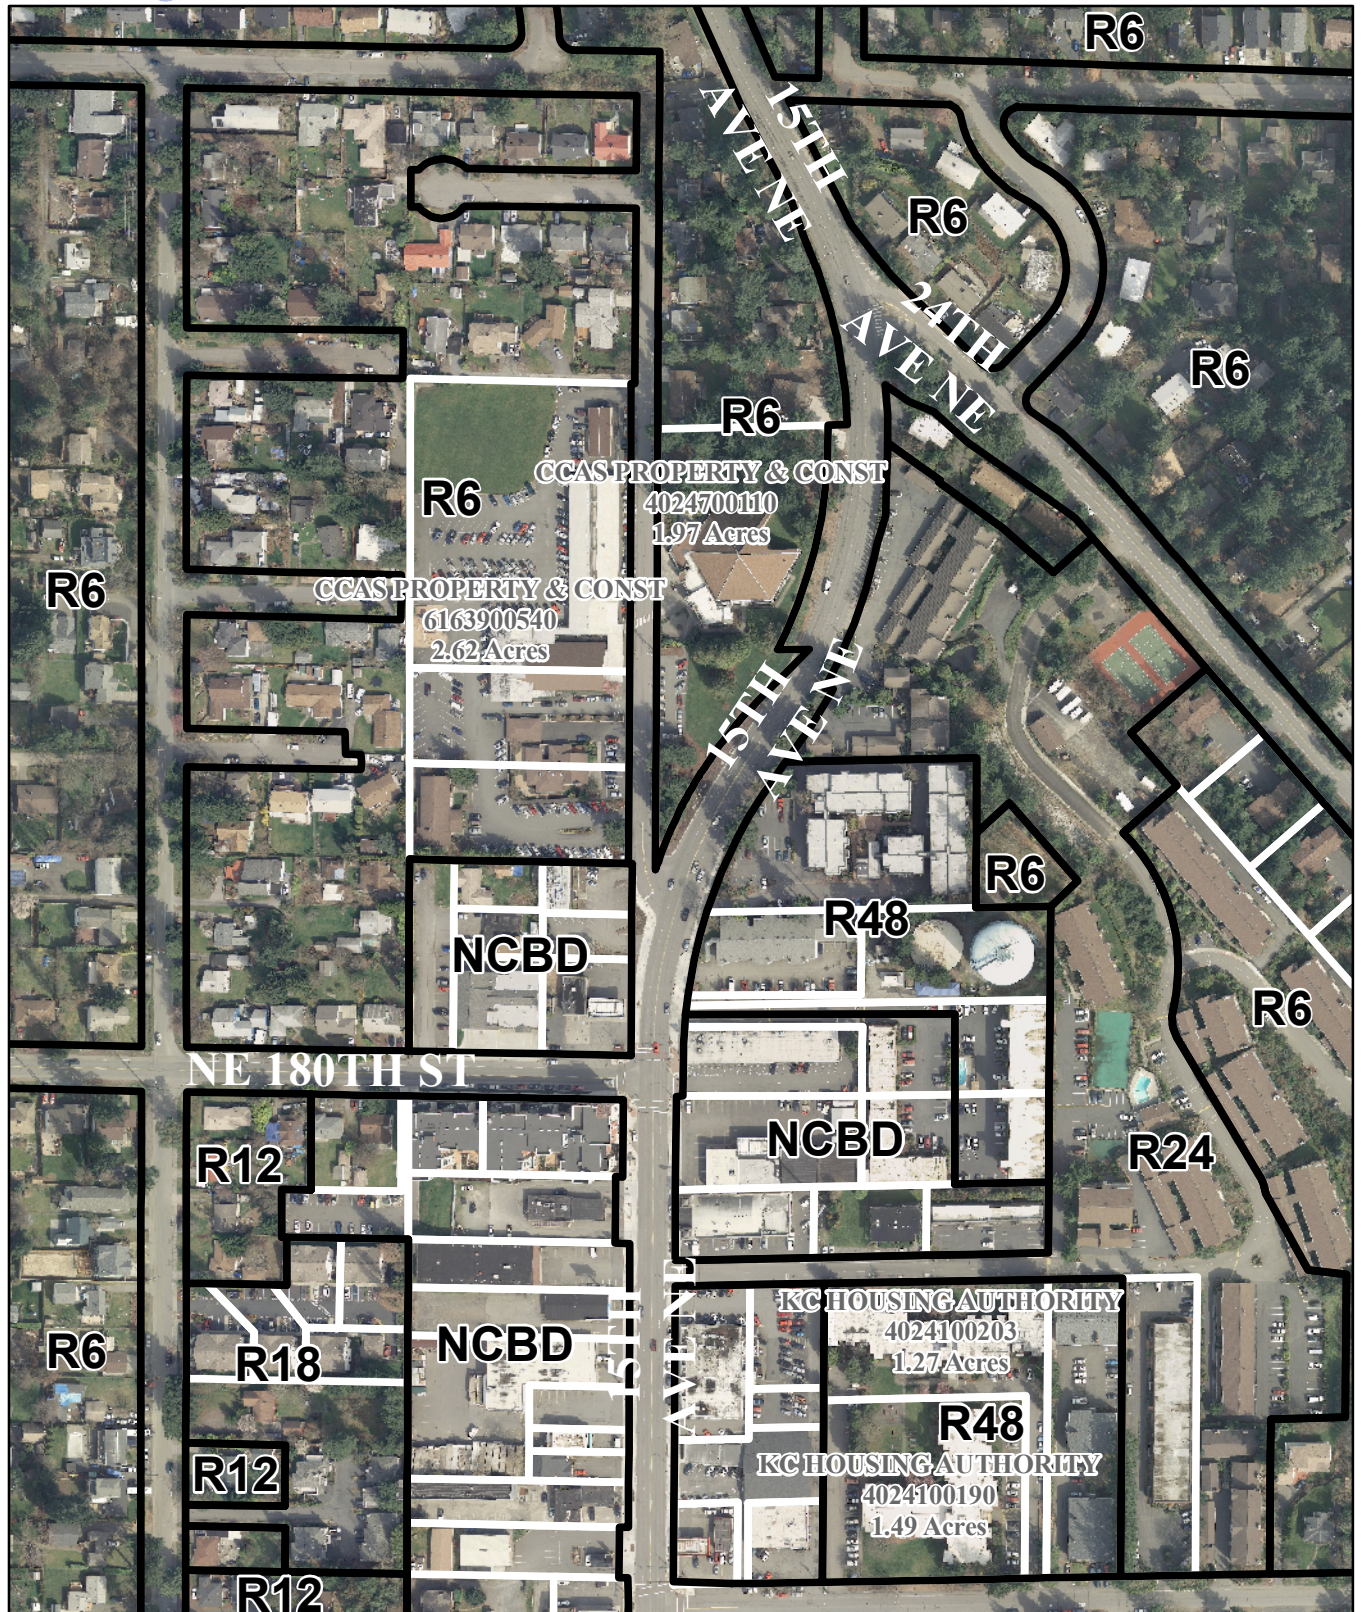

NCBD North

Shows zoning updates through September, 17, 2010.
Aerial Photography acquired March, 2009.

Click "Business" at shorelinewa.gov for downloadable maps and demographics

Dan Eernisse, Economic Development Manager deernisse@shorelinewa.gov O: 206.801.2218 M: 206.391.8473