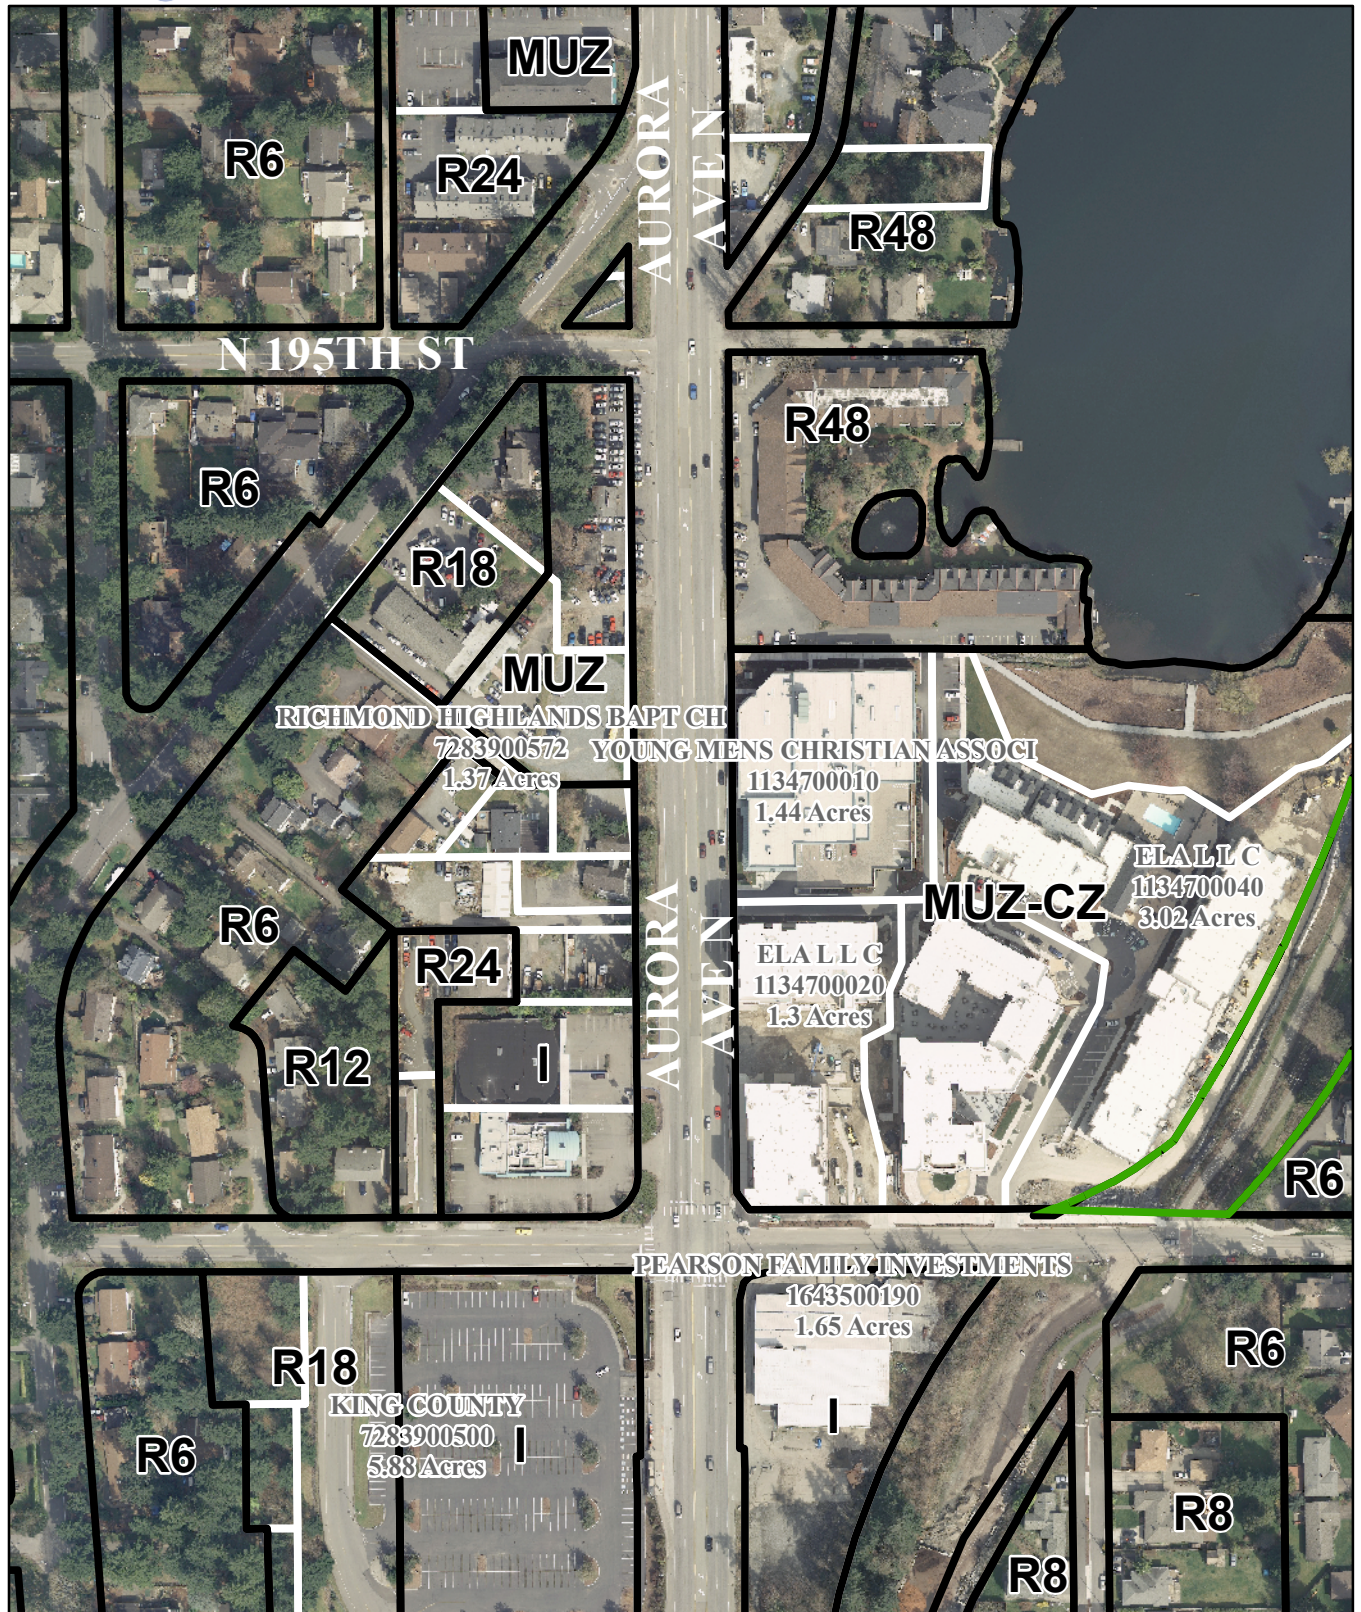

Aurora 190th to 195th

Shows zoning updates through September, 17, 2010.
Aerial Photography acquired March, 2009.

Click "Business" at shorelinewa.gov for downloadable maps and demographics

Dan Eernisse, Economic Development Manager deernisse@shorelinewa.gov O: 206.801.2218 M: 206.391.8473