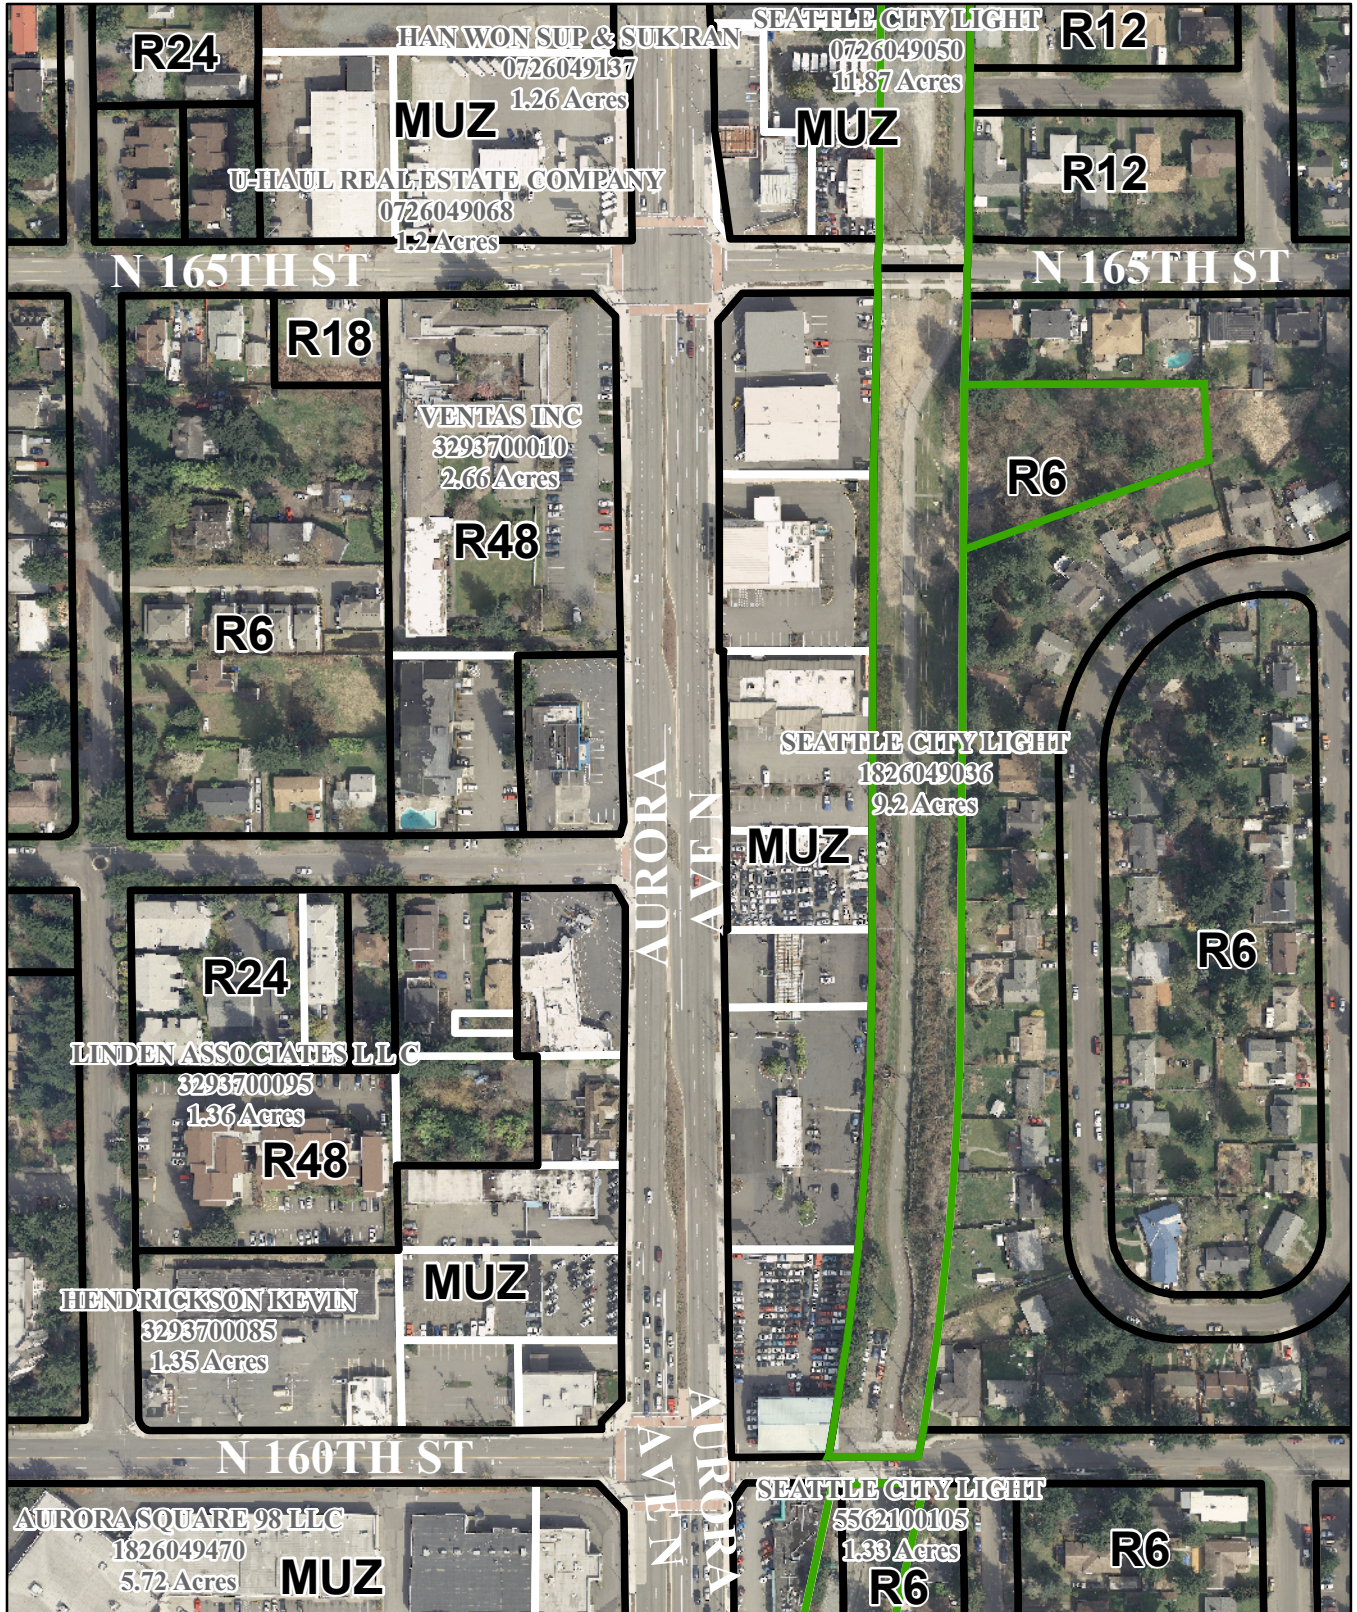

Aurora 160th to 165th

Shows zoning updates through September, 17, 2010.
Aerial Photography acquired March, 2009.

Click "Business" at shorelinewa.gov for downloadable maps and demographics

Dan Eernisse, Economic Development Manager deernisse@shorelinewa.gov O: 206.801.2218 M: 206.391.8473